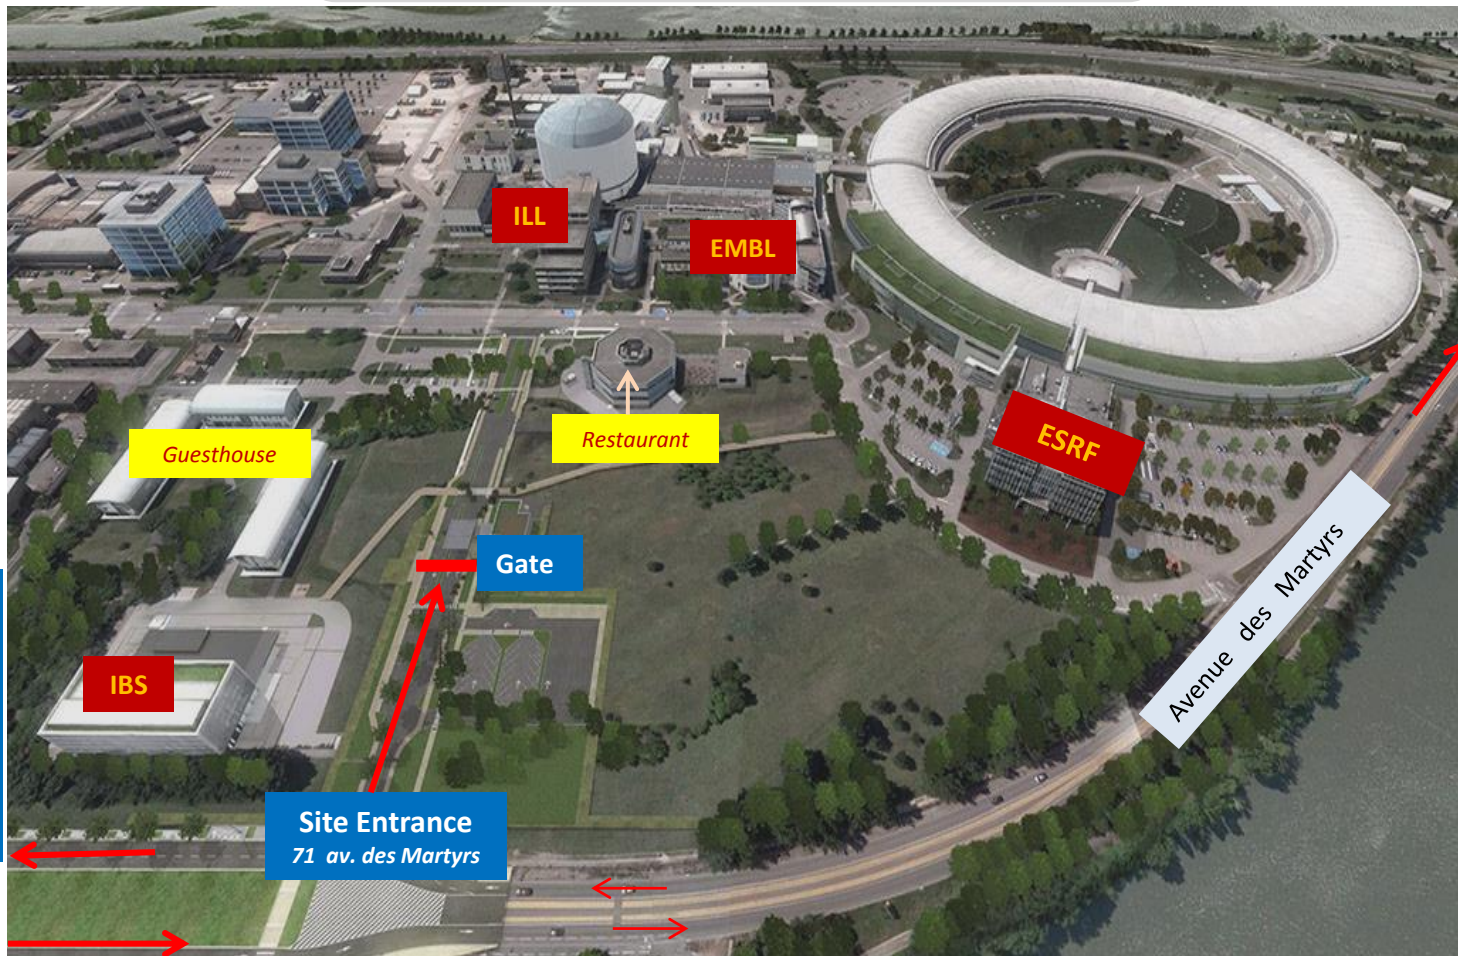

EPN Science Campus
71 avenue des Martyrs
38000 Grenoble
France

European Photon & Neutron Science Campus Grenoble - France

- Grenoble
- Train station
- Highway to Lyon
- Shuttle from/to Lyon Airport
- Shuttle from/to Geneva airport
- Stop for tramway

Highway to
Chambéry/
Geneva

EPN Science Campus – Grenoble France

- EMBL** - European Molecular Biology Laboratory
- ESRF** - European Synchrotron Radiation Facility
- IBS** - Institut de Biologie Structurale
- ILL** - Institut Laue-Langevin