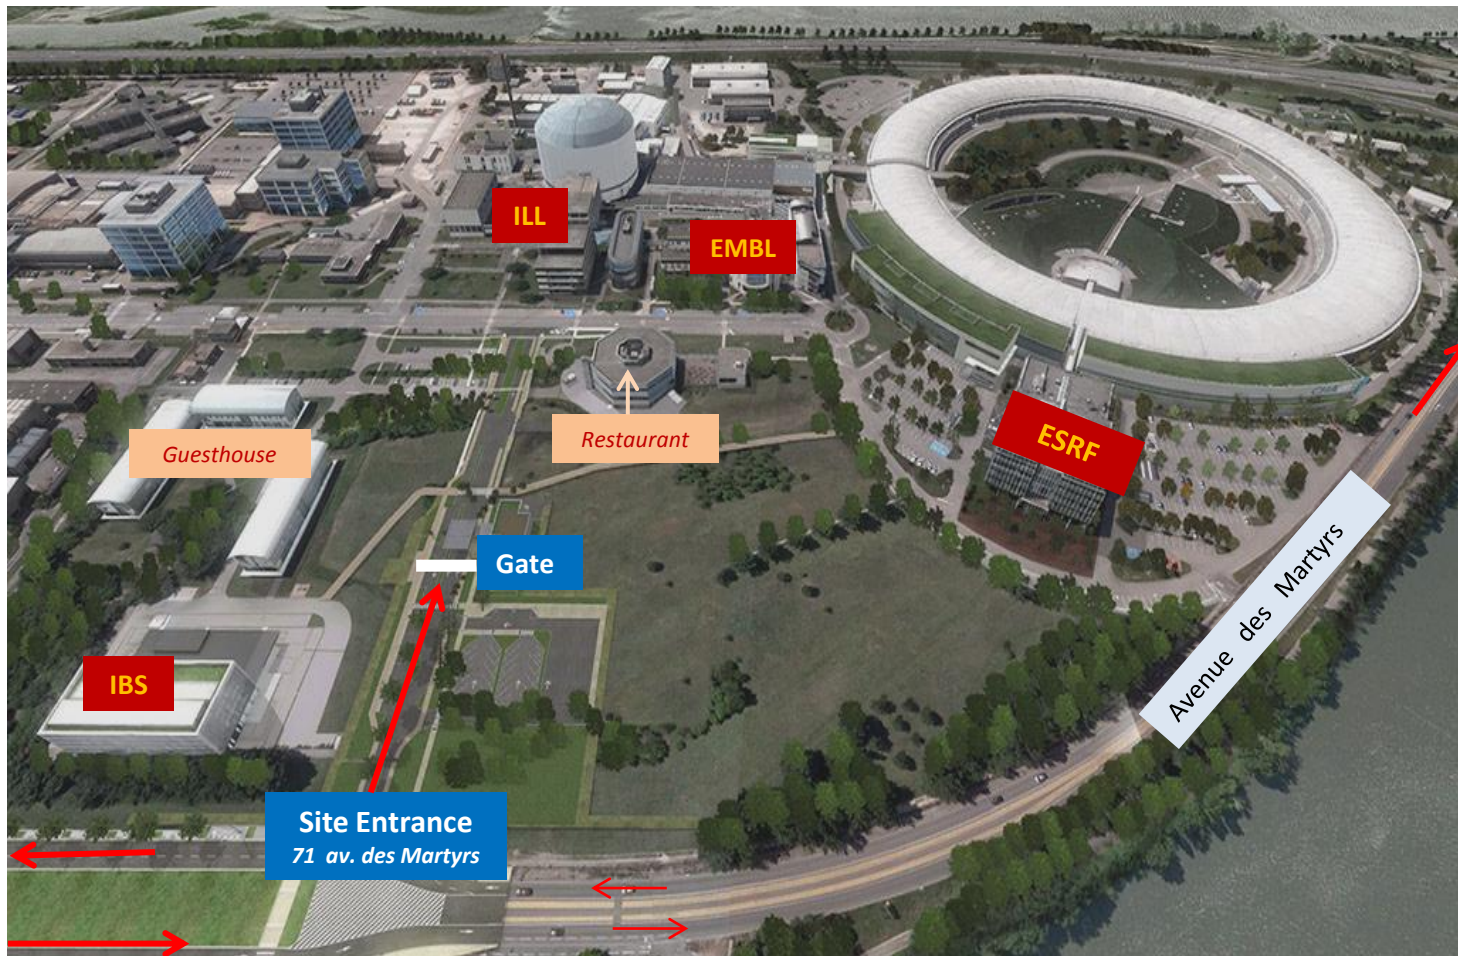

71 avenue des Martyrs
38000 Grenoble
France

European Photon & Neutron Science Campus Grenoble - France

Highway to
Chambéry/
Geneva

- Grenoble
- Train station
- Highway to Lyon
- Stop for shuttle from/to Lyon Airport
- Stop for shuttle from/to Geneva airport
- Stop for tramway

EPN Science Campus – Grenoble France

EMBL - European Molecular Biology Laboratory
ESRF - European Synchrotron Radiation Facility
IBS - Institut de Biologie Structurale
ILL - Institut Laue-Langevin